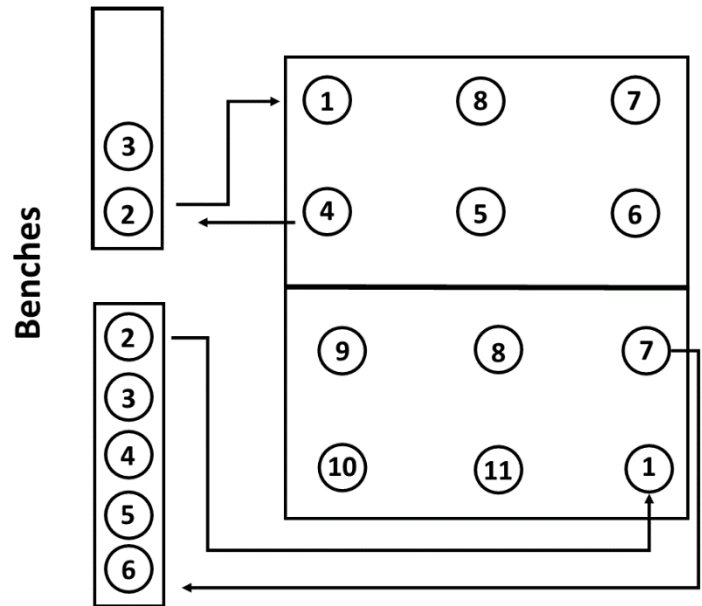

# CYO Volleyball Continuous Rotation Serving Order

Team: \_\_\_\_\_

Head Coach: \_\_\_\_\_

Grade:    1       2       3       4                      Conference: \_\_\_\_\_

Location: \_\_\_\_\_ Date: \_\_\_\_\_

Circle One: **Serve**   **Receive**

Match Serve Order	Jersey Number
I	
II	
III	
IV	
V	
VI	
VII	
VIII	
IX	
X	
XI	
XII	
XIII	
XIV	
XV	

- Used for 1<sup>st</sup>-4<sup>th</sup> Grades
- List athletes in **serve** order
- Starting athletes are the 1<sup>st</sup> server and the last 5 servers.
- Only needed for Set 1
- Found on the website on the Documents and Forms Tab of Volleyball: Grade School