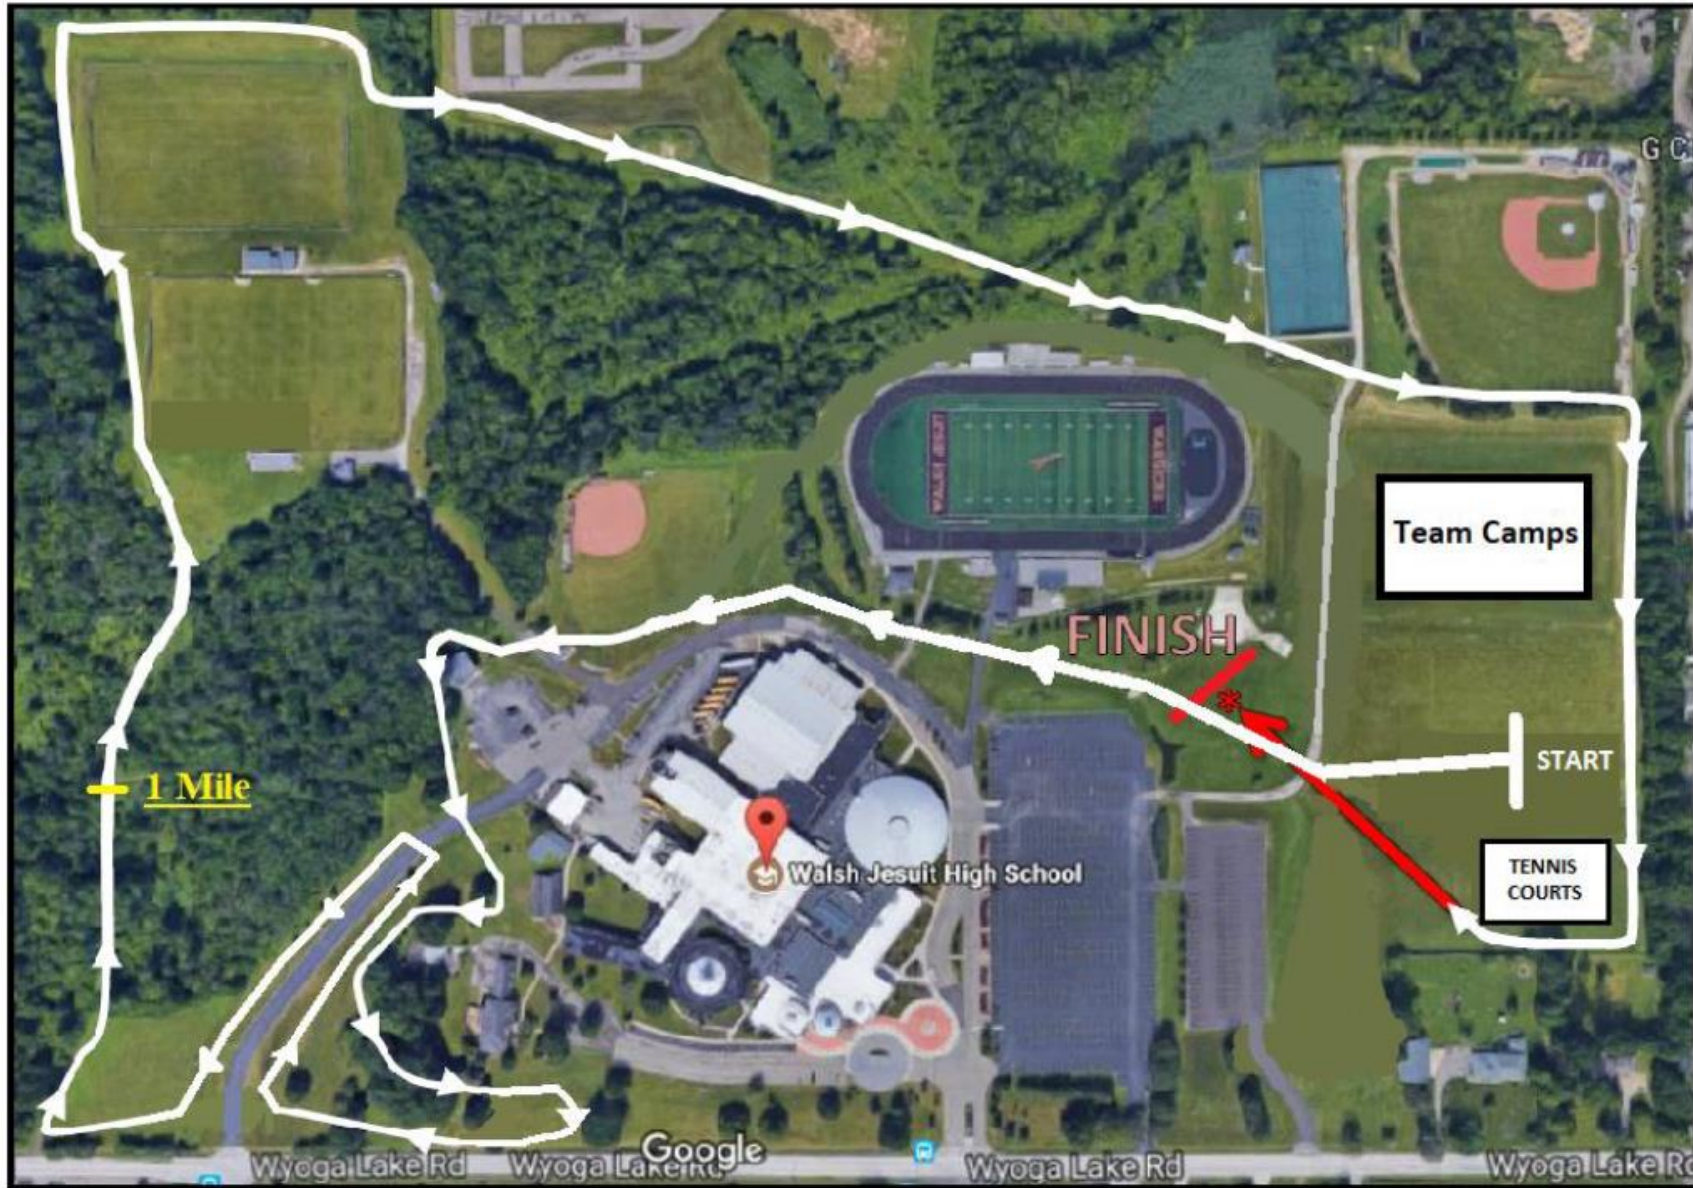

Walsh Jesuit

2.0 Mile Course

- Red Pole = Left Turn
- Yellow Pole = Right Turn
- Blue Pole = Straight

CYO inspires young people to know God, to love God, and to serve God through athletics