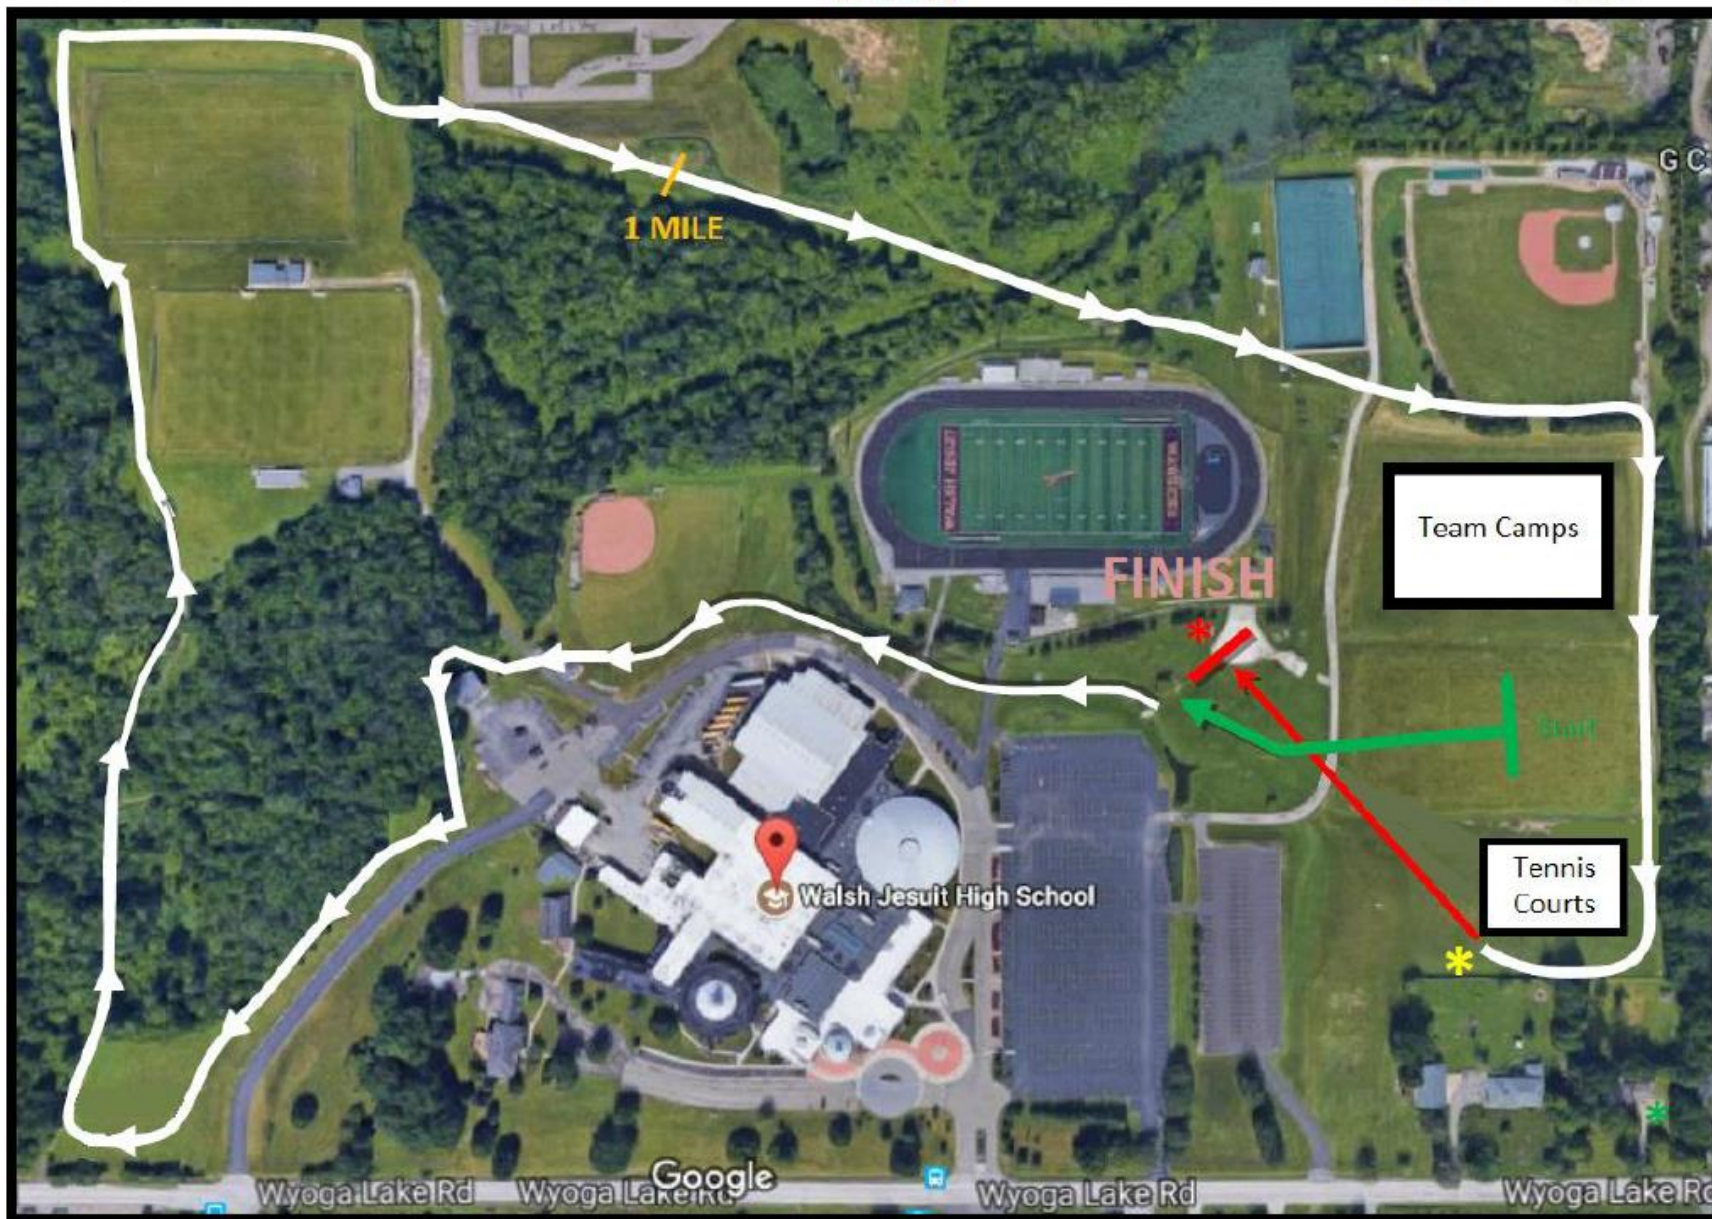

Walsh Jesuit

1.5 Mile Course

- Red Pole = Left Turn
- Yellow Pole = Right Turn
- Blue Pole = Straight

CYO inspires young people to know God, to love God, and to serve God through athletics