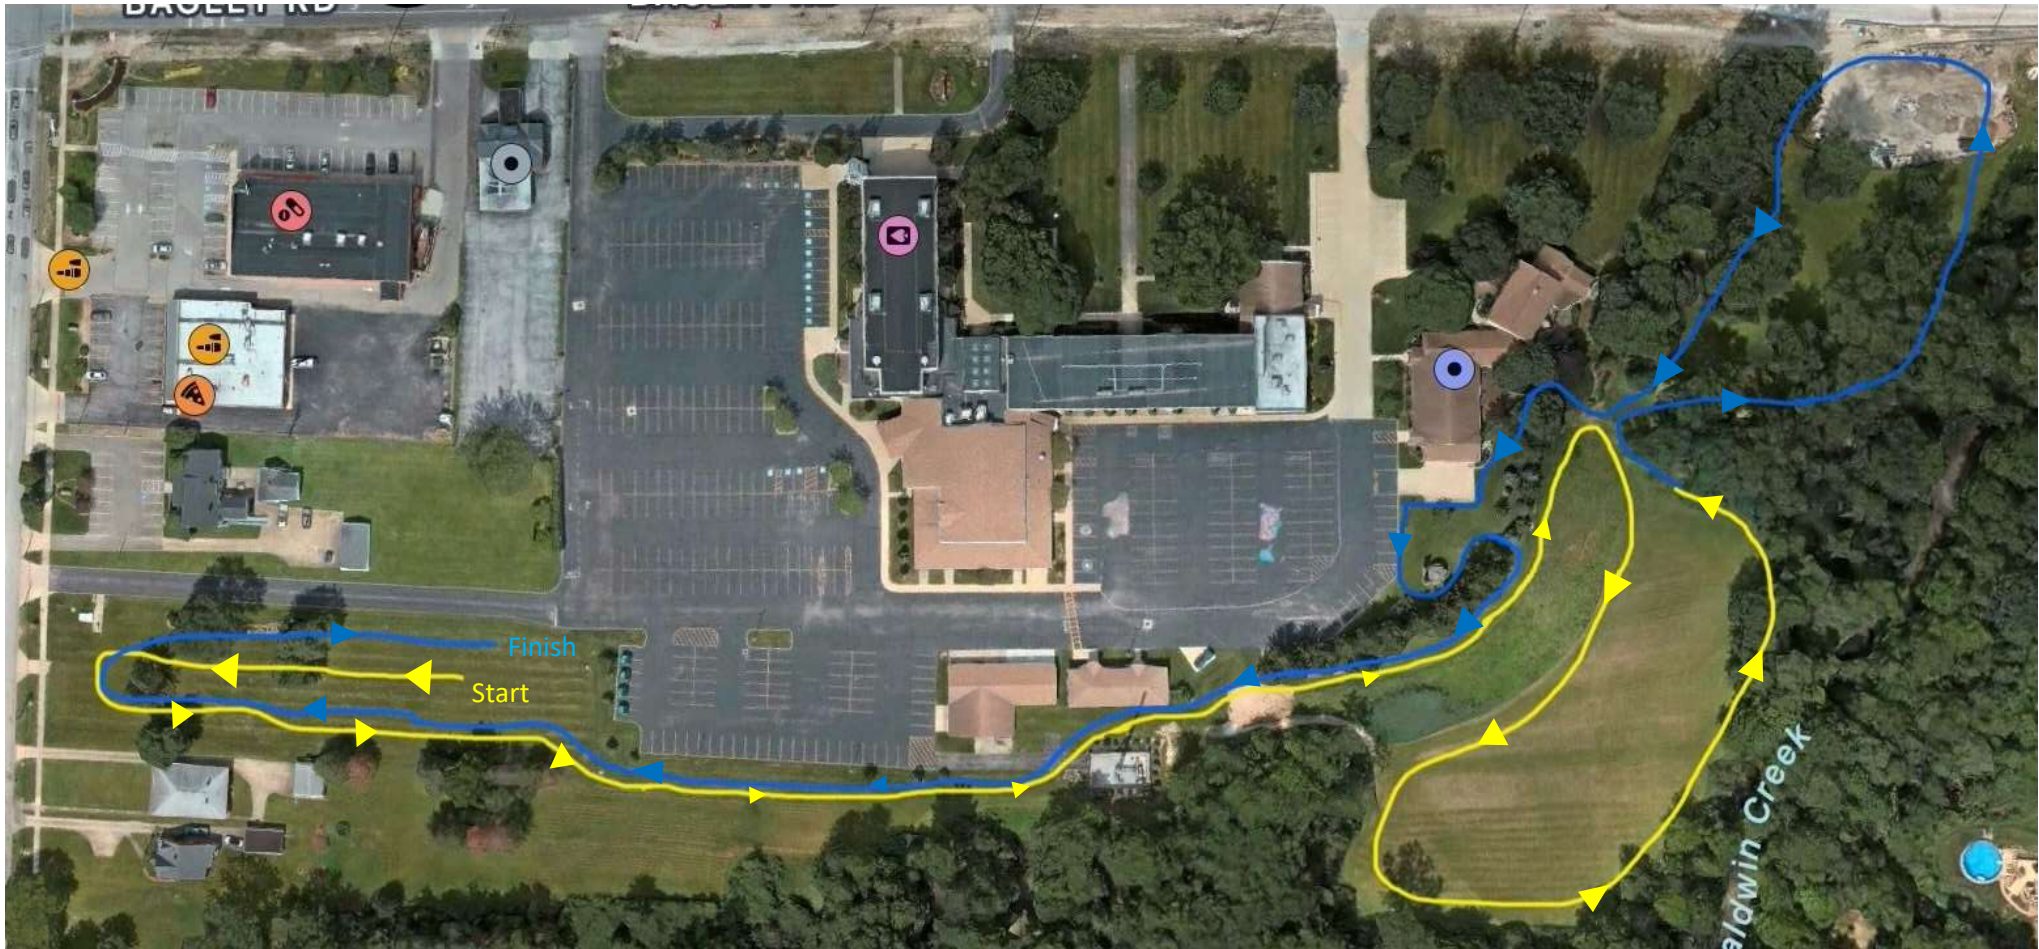

St. Bartholomew – 1 mile Course
14865 Bagley Rd, Cleveland, OH 44130

(Course path and marks are approximate on this map)