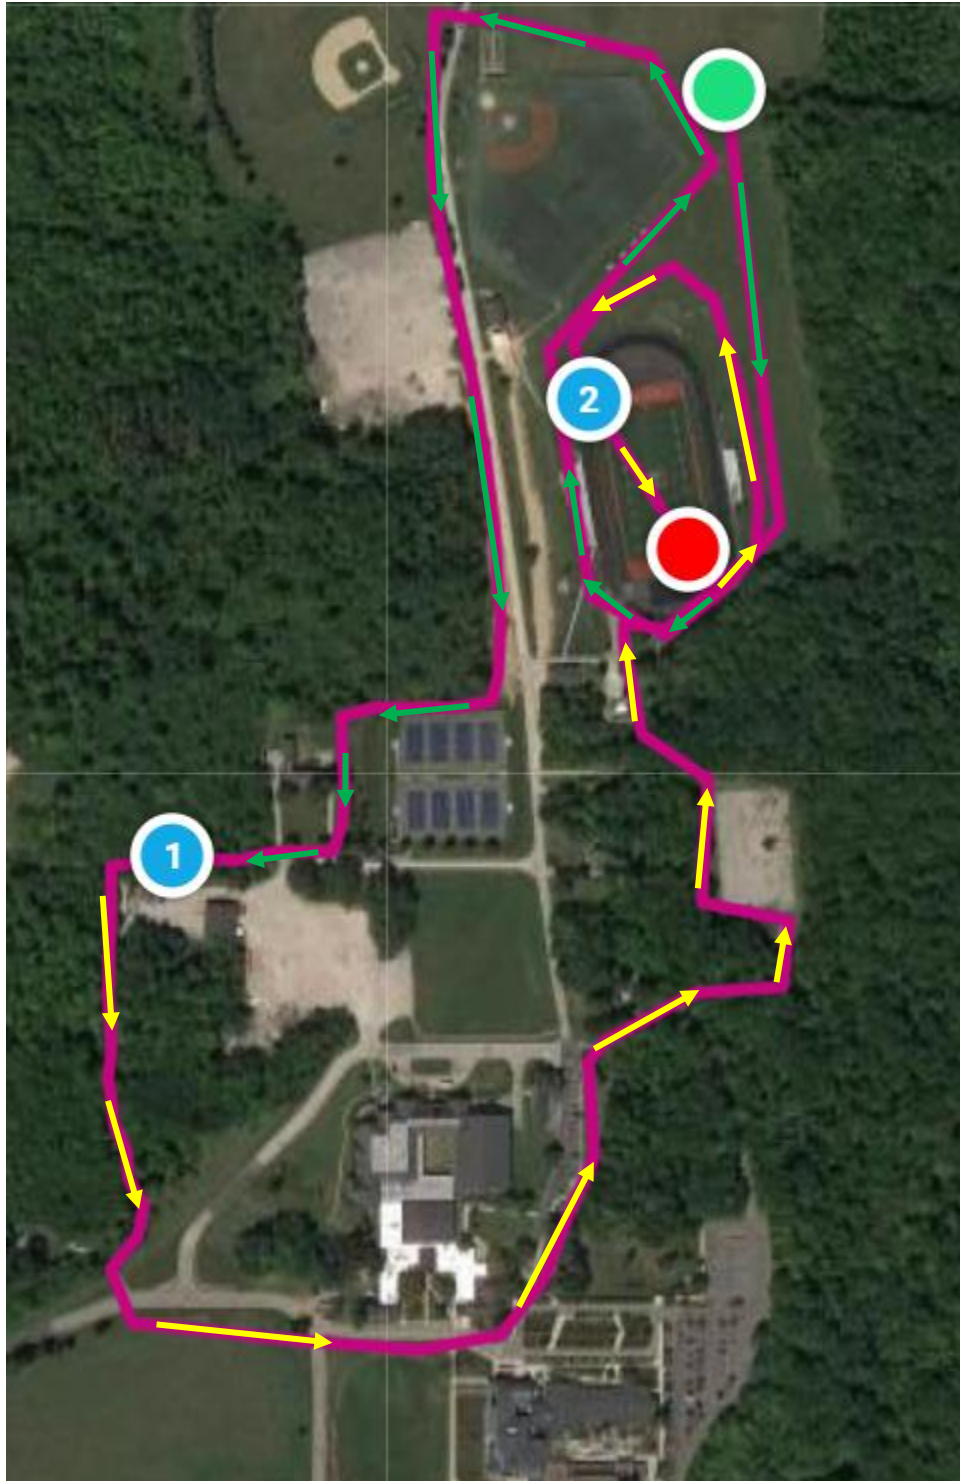

Hawken School

Cross Country Course – 2.0 Miles

An interactive version of the course may be seen at:

<https://www.mapmyrun.com/routes/view/4470276490>

	1 st Mile
	2 nd Mile