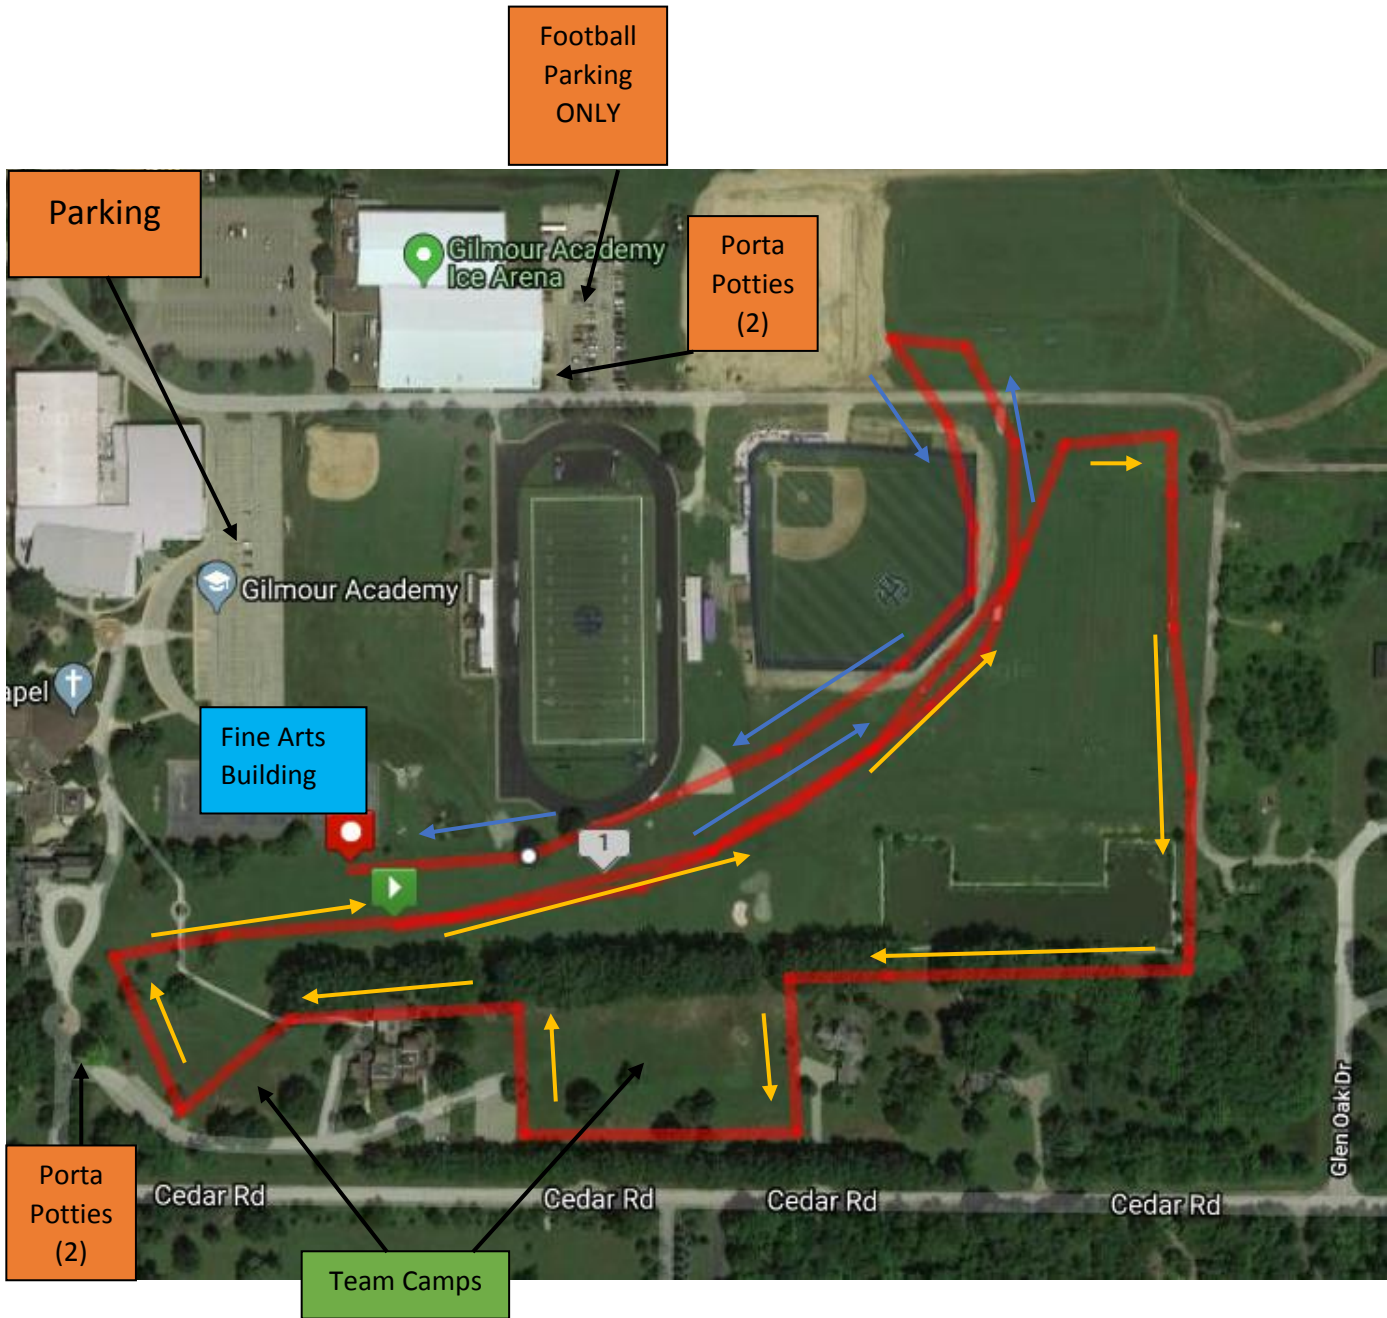

Gilmour Academy
1.5 Mile Course

Parking will be only in designated areas; follow directions by parking staff. Utilize the lower school parking lot for easy access to the course.